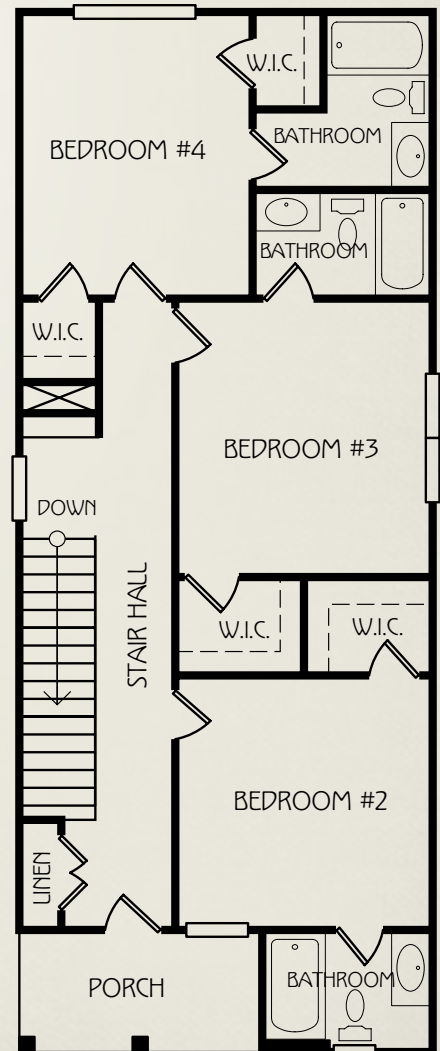

THE ARTISAN

4 BEDROOM / 4 BATH COTTAGE
TOTAL SQUARE FOOTAGE: 1785

Bedroom 1:
12'6" x 12'6"

Bedroom 2:
12'7" x 12' 3 1/2"

Bedroom 3:
13 x 12'3"

Bedroom 4:
13'9" x 11'3 1/2"

Living Area:
21'7 1/2" x 12'7"

Dining Area:
13'10" x 7'5"

Kitchen:
10'5" x 7'5"

2ND FLOOR

For leasing information, contact:
803.733.5800 RETREATCOLUMBIA.COM