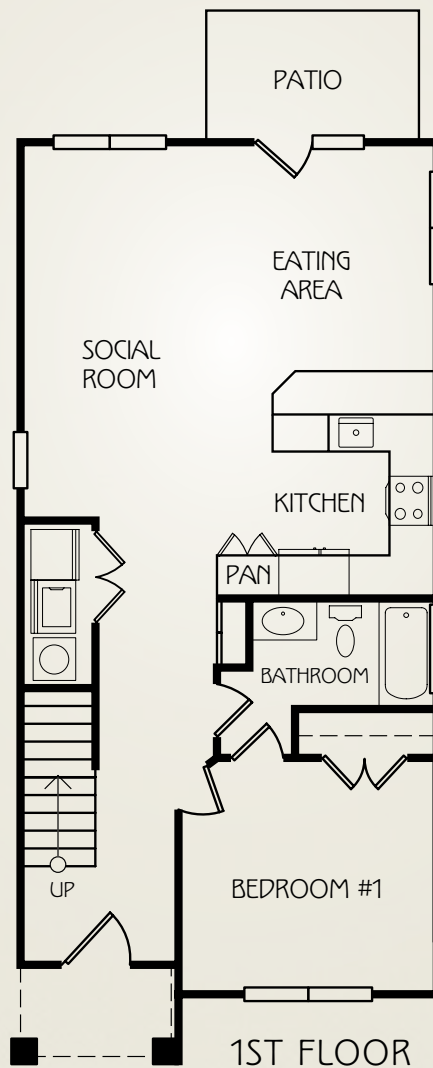

Bedroom 1:
12'6" x 12'6"

Bedroom 2:
12'7" x 12' 3 1/2"

Bedroom 3:
13 x 12'3"

Bedroom 4:
13'9" x 11'3 1/2"

Living Area:
21'7 1/2" x 12'7"

Dining Area:
13'10" x 7'5"

Kitchen:
10'5" x 7'5"