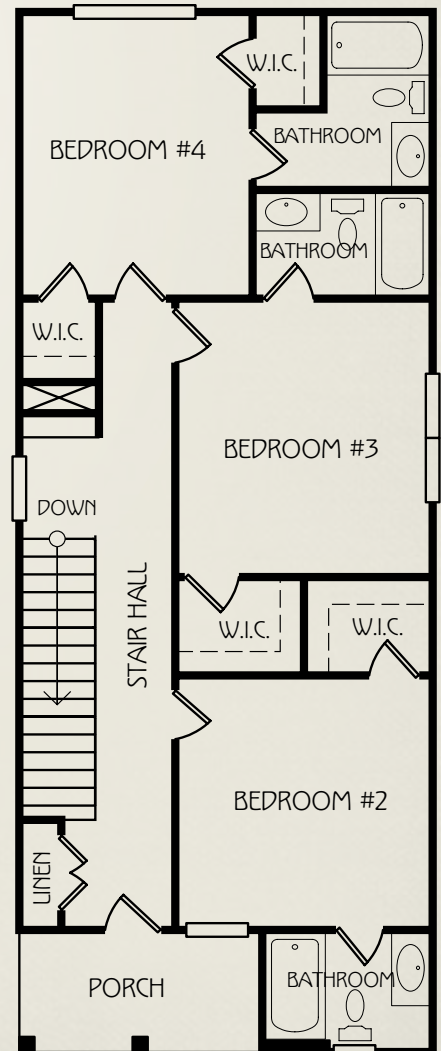

THE ARTISAN

4 BEDROOM / 4 BATH COTTAGE
TOTAL SQUARE FOOTAGE: 1785

Bedroom 1:
12'6" x 12'6"

Bedroom 2:
12'7" x 12' 3 1/2"

Bedroom 3:
13 x 12'3"

Bedroom 4:
13'9" x 11'3 1/2"

Living Area:
21'7 1/2" x 12'7"

Dining Area:
13'10" x 7'5"

Kitchen:
10'5" x 7'5"

2ND FLOOR

For leasing information, contact:
803.733.5800 RETREATCOLUMBIA.COM