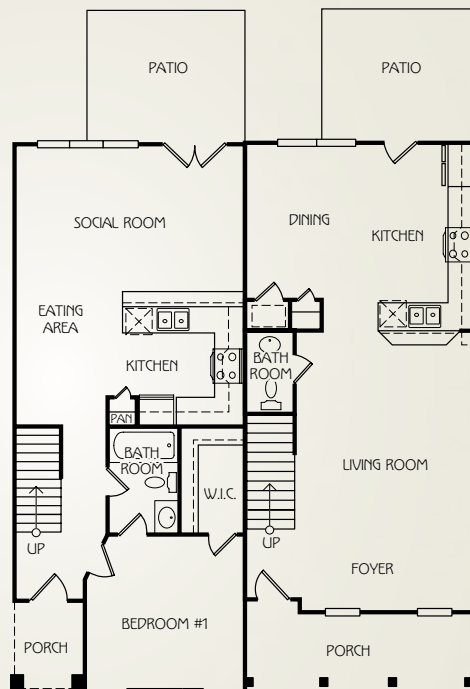

# THE BIRCHMORE

2 BEDROOM / 2.5 BATH OR 3 BEDROOM /  
3 BATH COUPLED COTTAGE

**2br Total Square Footage: 1398**

2br Bedroom 1: 15'0" x 11'6"

2br Bedroom 2: 13'9" x 12'9"

2br Living Area: 13'9" x 20'0"

2br Dining Area: 11'9" x 9'11"

2br Kitchen: 15'4" x 7'6"

**3br Total Square Footage: 1395**

3br Bedroom 1: 11'11" x 11'8"

3br Bedroom 2: 13'9" x 11'9"

3br Bedroom 3: 15'3" x 11'6"

3br Living Area: 17'5" x 11'2"

3br Dining Area: 8'5" x 10'0"

3br Kitchen: 10'0" x 10'4"

1ST FLOOR

2ND FLOOR

For leasing information, contact:

**803.733.5800 RETREATCOLUMBIA.COM**