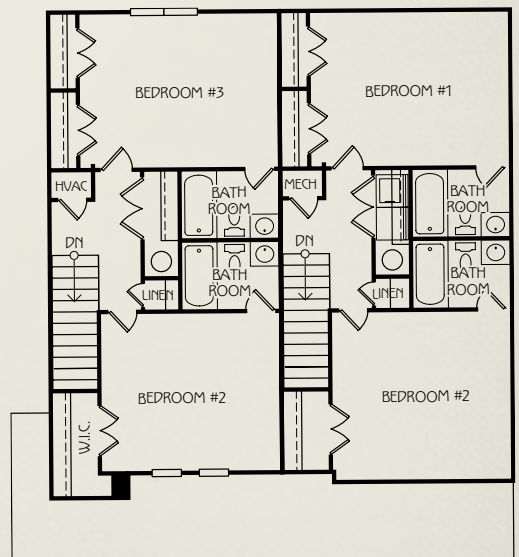

# THE BIRCHMORE

2 BEDROOM / 2.5 BATH OR 3 BEDROOM /  
3 BATH COUPLED COTTAGE

**2br Total Square Footage: 1398**

2br Bedroom 1: 15'0" x 11'6"

2br Bedroom 2: 13'9" x 12'9"

2br Living Area: 13'9" x 20'0"

2br Dining Area: 11'9" x 9'11"

2br Kitchen: 15'4" x 7'6"

**3br Total Square Footage: 1395**

3br Bedroom 1: 11'11" x 11'8"

3br Bedroom 2: 13'9" x 11'9"

3br Bedroom 3: 15'3" x 11'6"

3br Living Area: 17'5" x 11'2"

3br Dining Area: 8'5" x 10'0"

3br Kitchen: 10'0" x 10'4"

1ST FLOOR

2ND FLOOR

For leasing information, contact:

**803.733.5800 RETREATCOLUMBIA.COM**