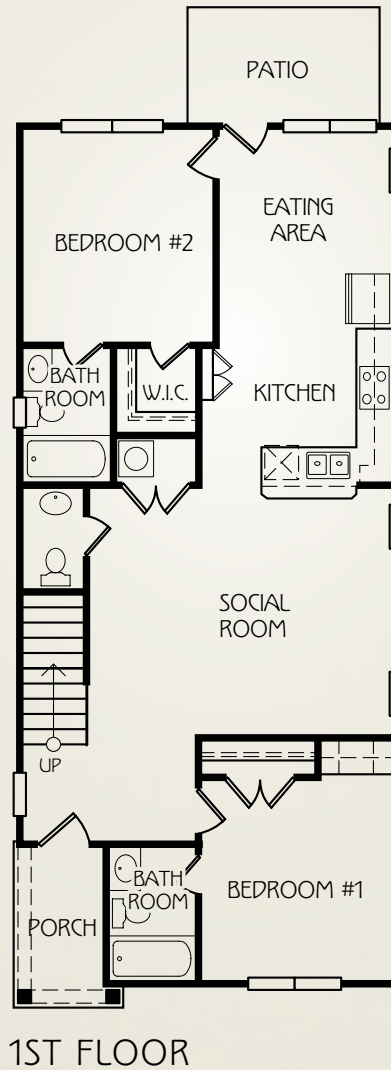

For leasing information, contact:
803.733.5800 RETREATCOLUMBIA.COM