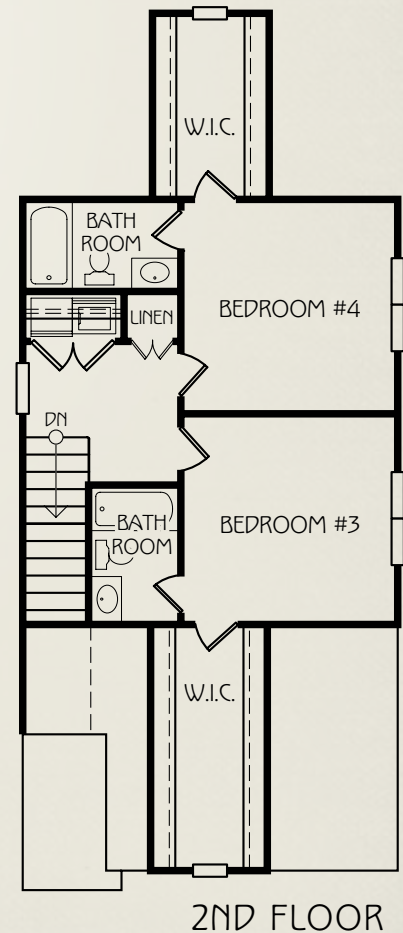

For leasing information, contact:
803.733.5800 RETREATCOLUMBIA.COM