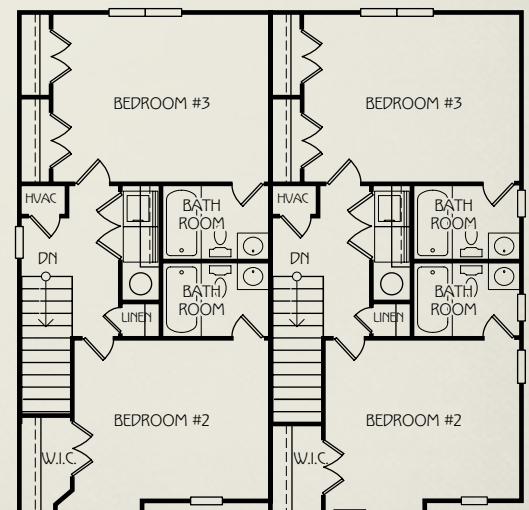

2ND FLOOR

For leasing information, contact:
803.733.5800 RETREATCOLUMBIA.COM