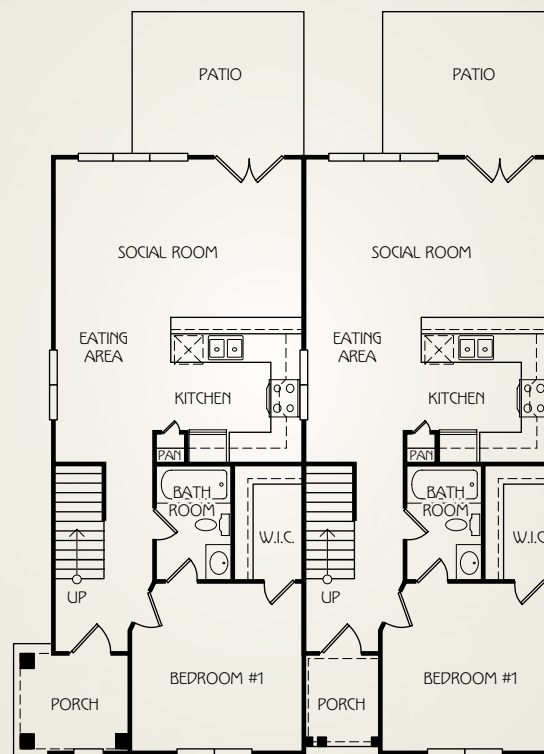

Bedroom 1:
11'11" x 11'8"

Bedroom 2:
13'9" x 11'9"

Bedroom 3:
14' x 11'6"

Living Area:
17'5" x 11'2"

Dining Area:
8'5" x 10'0"

Kitchen:
10'0" x 10'4"

1ST FLOOR