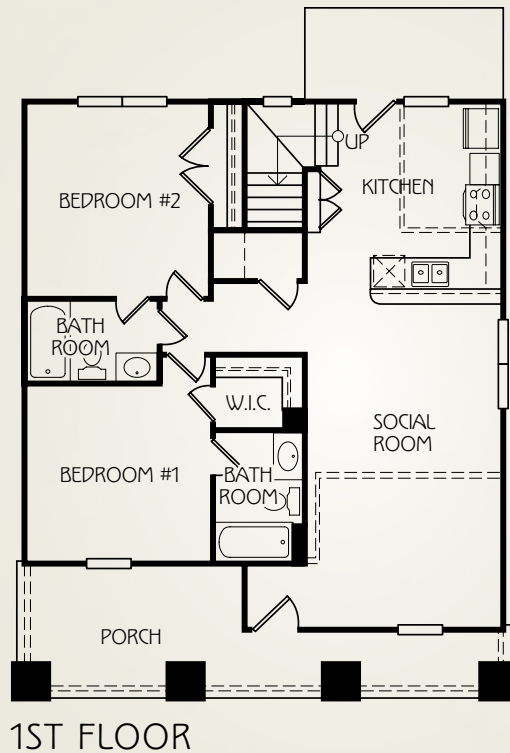

Bedroom 1:
11'9" x 11'5"

Bedroom 2:
11'9" x 12'4"

Bedroom 3:
12'5" x 15'2"

Bedroom 4:
14'1" x 15'2"

Living Area:
12'6" x 20'9"

Dining Area: NA

Kitchen:
12'9" x 12'5"

1ST FLOOR