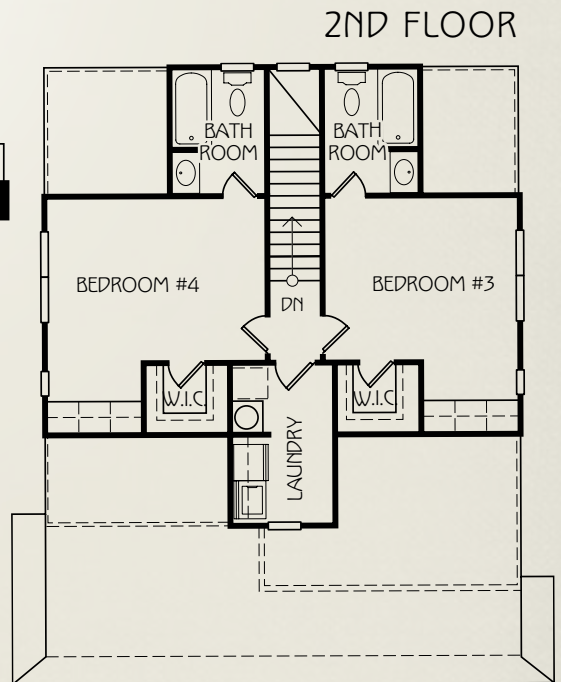

2ND FLOOR

For leasing information, contact:
803.733.5800 RETREATCOLUMBIA.COM